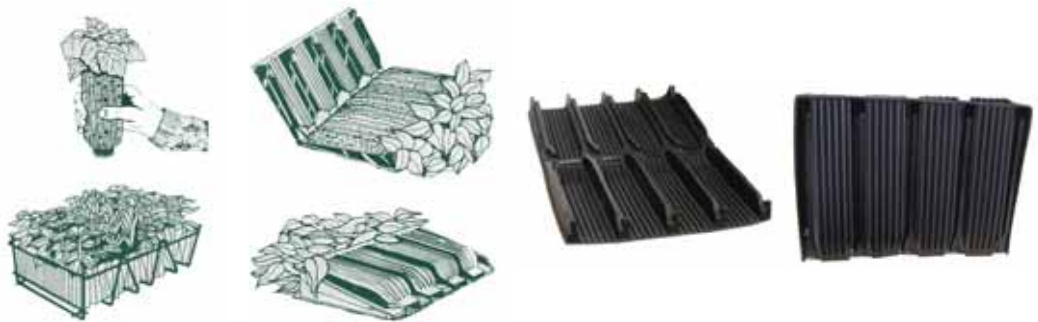

SEEDLING PUNNET BAGS

Large White Carry Bags

S-0488	SEEDLING BAGS 2 PUNNET	1000
S-1989	SEEDLING BAGS 4 PUNNET	1000
S-1500	SINGLET BAGS	500

Easi-Lift - Woven Planter Bags

T-3500	EASI-LIFT HEDGE BAG 270X270X900	50 PACK	
T-3025	EASI-LIFT PLANTER BAG 230X340	200 PACK	25 LT
T-3035	EASI-LIFT PLANTER BAG 310X310	150 PACK	35 LT
T-3045	EASI-LIFT PLANTER BAG 420X410	100 PACK	45 LT
T-3060	EASI-LIFT PLANTER BAG 480X465	100 PACK	60 LT
T-3075	EASI-LIFT PLANTER BAG 505X465	75 PACK	75 LT
T-3075G	EASI-LIFT PLANTER BAG GREEN 505X465	75 PACK	75 LT
T-3080	EASI-LIFT PLANTER BAG 560X520	50 PACK	80 LT
T-3100	EASI-LIFT PLANTER BAG 590X520	50 PACK	100 LT
T-3160	EASI-LIFT PLANTER BAG 605X705	40 PACK	160 LT
T-3200	EASI-LIFT PLANTER BAG 625X705	25 PACK	200 LT
T-3380	EASI-LIFT PLANTER BAG 695X980	20 PACK	380 LT
T-3400	EASI-LIFT PLANTER BAG 715X980	10 PACK	400 LT
T-3440	EASI-LIFT PLANTER BAG 770X1300	10 PACK	500 LT
T-3450	EASI-LIFT PLANTER BAG		1000 LT

Plant Trainers

- A-5325 ROOTRAINER TRAY MAXI WIRE HOLDS TINUS
- A-5300 ROOTRAINER TRAY MINI WIRE HOLDS 9 BOOKS HILLSON
- A-5375 ROOTRAINER TRAY TRIPLE WIRE FOR HILLSON

TRELLIS PLANTER S-1102 GREEN
20 PACK LG S-1100 GREEN 20 PACK SM
S-1102W WHITE 20 PACK LG