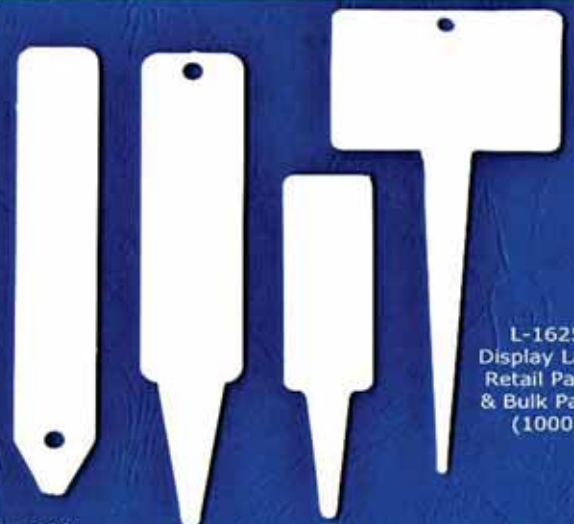

M-3550 GRO-MAX LABELS & PEN SHOP PACK 125MM

SOFT-LOK LABELS

TIE & IDENTITY

Completely weather-proof vinyl pastic.

L-1027 SOFT LOK LABELS WHITE (BULK 1000)

7IN X 3/4IN

Labels you can identify with

L-1600
No 125mm
Retail Packs
& Bulk Packs
(2000)